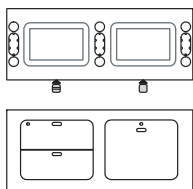

Beta configurations combine three basic components: backbones, desks and accessories. The backbone is a metal structural module of 120 cm in length that provides the base on which the many functions and characteristics of the Beta system are built. The backbone serves as container, display unit and support for accessories, and also carries the integrated cabling. The desks are conceived as platforms on which people can work individually and collectively.

Backbone with open front cabinet - drawers
1BE0605..FD: L 120,5 D 46 H 53

Backbone with filing drawer - open front cabinet
1BE0615..FS: L 120,5 D 46 H 53

Backbone with open front cabinet - filing drawer
1BE0615..FD: L 120,5 D 46 H 53

Backbone with filing drawer - drawer
1BE0635..FS: L 120,5 D 46 H 53

Backbone with drawers - filing drawer
1BE0635..FD: L 120,5 D 46 H 53

Backbone with hinged door - drawers
1BE0645..FS: L 120,5 D 46 H 53