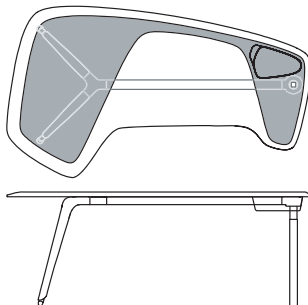

Semi-evolutive desk for backbone, right side

1BE0031..: L 160 D 100 H 75
1BE0033..: L 160 D 100 H 65/68
1BE0035..: L 175 D 100 H 75
1BE0037..: L 175 D 100 H 65/68

Semi-evolutive desk for backbone, left side

1BE0032..: L 160 D 100 H 75
1BE0034..: L 160 D 100 H 65/68
1BE0036..: L 175 D 100 H 75
1BE0038..: L 175 D 100 H 65/68

Single color evolutive desk for backbone, right side

1BE0053: L 195 D 100 H 75
1BE0055: L 195 D 100 H 65/85

Single color evolutive desk for backbone, left side

1BE0054: L 195 D 100 H 75
1BE0056: L 195 D 100 H 65/85

Bi-color evolutive desk for backbone, right side

1BE0041: L 195 D 100 H 75
1BE0043: L 195 D 100 H 65/85