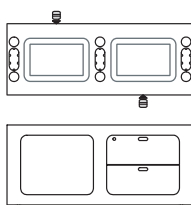

Beta configurations combine three basic components: backbones, desks and accessories. The backbone is a metal structural module of 120 cm in length that provides the base on which the many functions and characteristics of the Beta system are built. The backbone serves as container, display unit and support for accessories, and also carries the integrated cabling. The desks are conceived as platforms on which people can work individually and collectively.

Backbone with open front cabinet - drawers
1BE0605..FD: L 120,5 D 46 H 53

Backbone with filing drawer - open front cabinet
1BE0615..FS: L 120,5 D 46 H 53

Backbone with open front cabinet - filing drawer
1BE0615..FD: L 120,5 D 46 H 53

Backbone with filing drawer - drawer
1BE0635..FS: L 120,5 D 46 H 53

Backbone with drawers - filing drawer
1BE0635..FD: L 120,5 D 46 H 53

Backbone with hinged door - drawers
1BE0645..FS: L 120,5 D 46 H 53

Backbone with drawers - hinged door
1BE0645..FD: L 120,5 D 46 H 53

Double faced backbone with left drawers - right open front cabinet
1BE0650..FS: L 120,5 D 46 H 53

Double faced backbone with right drawers - left open front cabinet
1BE0650..FD: L 120,5 D 46 H 53