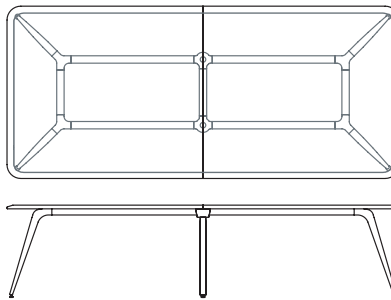

Shared desk, two sections worktop
1BE0450: L 318,5 D 140 H 75
1BE0460: L 311 D 162,5 H 75