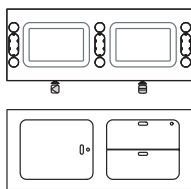

Beta configurations combine three basic components: backbones, desks and accessories. The backbone is a metal structural module of 120 cm in length that provides the base on which the many functions and characteristics of the Beta system are built. The backbone serves as container, display unit and support for accessories, and also carries the integrated cabling. The desks are conceived as platforms on which people can work individually and collectively.

Backbone with open front cabinet - drawers
1BE0605..FD: L 120,5 D 46 H 53

Backbone with filing drawer - open front cabinet
1BE0615..FS: L 120,5 D 46 H 53

Backbone with open front cabinet - filing drawer
1BE0615..FD: L 120,5 D 46 H 53

Backbone with filing drawer - drawer
1BE0635..FS: L 120,5 D 46 H 53

Backbone with drawers - filing drawer
1BE0635..FD: L 120,5 D 46 H 53

Backbone with hinged door - drawers
1BE0645..FS: L 120,5 D 46 H 53