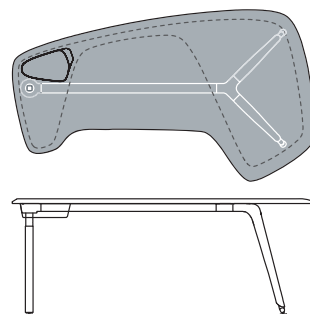

Single color evolutive desk for backbone, left side

1BE0054: L 195 D 100 H 75
1BE0056: L 195 D 100 H 65/85