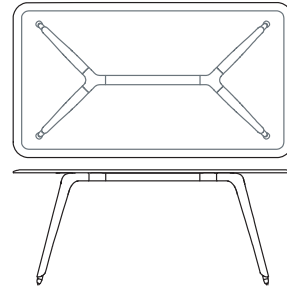

Beta configurations combine three basic components: backbones, desks and accessories. The backbone is a metal structural module of 120 cm in length that provides the base on which the many functions and characteristics of the Beta system are built. The backbone serves as container, display unit and support for accessories, and also carries the integrated cabling. The desks are conceived as platforms on which people can work individually and collectively.

1BE0023: L 540 D 166 H 75

8 people cluster

1BE0024: L 640 D 166 H 75

1BE0025: L 720 D 166 H 75

beta

Round meeting table
1BE0431: L 140 D 140 H 75
1BE0435: L 160 D 160 H 75

Square meeting table
1BE0401: L 140 D 140 H 75
1BE0403: L 160 D 140 H 75
1BE0405: L 160 D 160 H 75

Rectangular meeting table
1BE0410: L 160 D 100 H 75
1BE0415: L 180 D 100 H 75
1BE0420: L 200 D 100 H 75

Backbone for rectangular meeting table
1BE0411: L 160 D 100 H 110
1BE0416: L 180 D 100 H 110
1BE0421: L 200 D 100 H 110