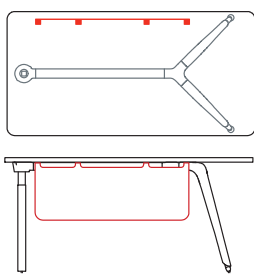

beta

Modesty panel for rectangular workstation
1BE0156: L 100 D 5 H 37