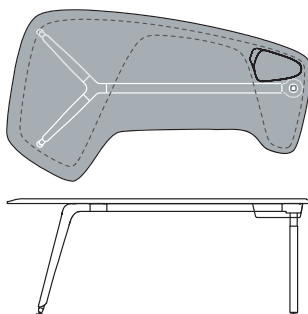

Single color evolutive desk for backbone, right side

1BE0053: L 195 D 100 H 75
1BE0055: L 195 D 100 H 65/85