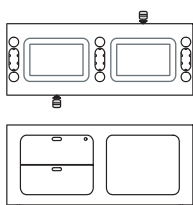

Backbone with open front cabinet - drawers
1BE0605..FD: L 120,5 D 46 H 53

Backbone with filing drawer - open front cabinet
1BE0615..FS: L 120,5 D 46 H 53

Backbone with open front cabinet - filing drawer
1BE0615..FD: L 120,5 D 46 H 53

Backbone with filing drawer - drawer
1BE0635..FS: L 120,5 D 46 H 53

Backbone with drawers - filing drawer
1BE0635..FD: L 120,5 D 46 H 53

Backbone with hinged door - drawers
1BE0645..FS: L 120,5 D 46 H 53

Backbone with drawers - hinged door
1BE0645..FD: L 120,5 D 46 H 53

Double faced backbone with left drawers - right open front cabinet
1BE0650..FS: L 120,5 D 46 H 53

Double faced backbone with right drawers - left open front cabinet
1BE0650..FD: L 120,5 D 46 H 53