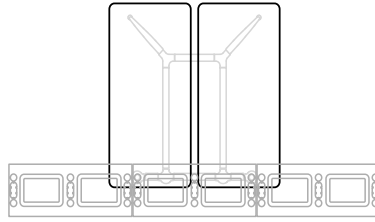

2 people cluster for 3 backbone composition

1BE0017: L 160 D 166 H 75

1BE0018: L 180 D 166 H 75

4 people cluster

1BE0020: L 320 D 166 H 75

1BE0021: L 360 D 166 H 75

6 people cluster

1BE0022: L 480 D 166 H 75