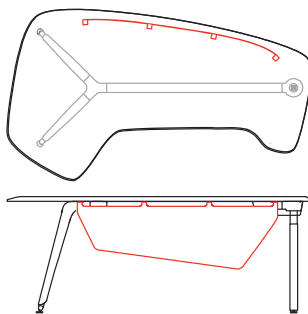

Modesty panel for semi-evolutive and evolutive workstation (right)
1BE0157DX: L 118 D 5 H 41,5