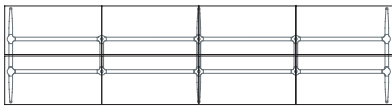

beta

Free-standing 3 people bench

1BE1031: L 480 D 80 H 75
1BE1032: L 540 D 80 H 75

Free-standing 4 people bench

1BE1042: L 320 D 162,5 H 75
1BE1052: L 360 D 162,5 H 75

Free-standing 6 people bench

1BE1043: L 480 D 162,5 H 75
1BE1053: L 540 D 162,5 H 75