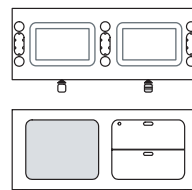

Beta configurations combine three basic components: backbones, desks and accessories. The backbone is a metal structural module of 120 cm in length that provides the base on which the many functions and characteristics of the Beta system are built. The backbone serves as container, display unit and support for accessories, and also carries the integrated cabling. The desks are conceived as platforms on which people can work individually and collectively.

DESIGNER

Pierandrei Associati

PREMI

Red Dot Design Award 2010
Good Design 2010
Us Award 2010

beta

Metal backbone with open front cabinet
1BE0601: L 120,5 D 46 H 53

Backbone with drawers - open front cabinet
1BE0605..FS: L 120,5 D 46 H 53

Backbone with open front cabinet - drawers
1BE0605..FD: L 120,5 D 46 H 53

Backbone with filing drawer - open front cabinet
1BE0615..FS: L 120,5 D 46 H 53

Backbone with open front cabinet - filing drawer
1BE0615..FD: L 120,5 D 46 H 53