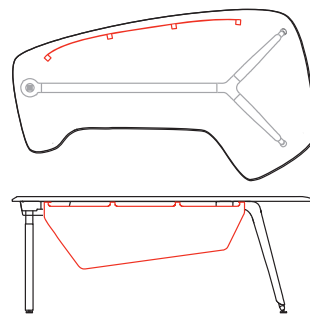

Green beta color evolutive desk for backbone, left side

1BE0046LOPVO0A: L 195 D 100 H 75
1BE0048LOPVO0A: L 195 D 100 H 65/85

beta

Modesty panel for rectangular workstation
1BE0156: L 100 D 5 H 37

Modesty panel for semi-evolutive and evolutive workstation (right)
1BE0157DX: L 118 D 5 H 41,5