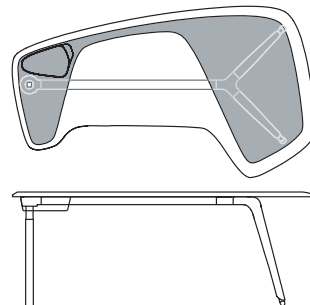

Bi-color evolutive desk for backbone, left side

1BE0042: L 195 D 100 H 75
1BE0044: L 195 D 100 H 65/85