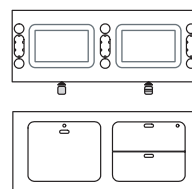

Beta configurations combine three basic components: backbones, desks and accessories. The backbone is a metal structural module of 120 cm in length that provides the base on which the many functions and characteristics of the Beta system are built. The backbone serves as container, display unit and support for accessories, and also carries the integrated cabling. The desks are conceived as platforms on which people can work individually and collectively.

DESIGNER

Pierandrei Associati

PREMI

Red Dot Design Award 2010
Good Design 2010
Us Award 2010

beta

Metal backbone with open front cabinet
1BE0601: L 120,5 D 46 H 53

Backbone with drawers - open front cabinet
1BE0605..FS: L 120,5 D 46 H 53

Backbone with open front cabinet - drawers
1BE0605..FD: L 120,5 D 46 H 53

Backbone with filing drawer - open front cabinet
1BE0615..FS: L 120,5 D 46 H 53

Backbone with open front cabinet - filing drawer
1BE0615..FD: L 120,5 D 46 H 53