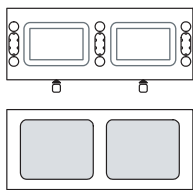

Beta configurations combine three basic components: backbones, desks and accessories. The backbone is a metal structural module of 120 cm in length that provides the base on which the many functions and characteristics of the Beta system are built. The backbone serves as container, display unit and support for accessories, and also carries the integrated cabling. The desks are conceived as platforms on which people can work individually and collectively.

DESIGNER

Pierandrei Associati

PREMI

Red Dot Design Award 2010
Good Design 2010
Us Award 2010

beta

Metal backbone with open front cabinet
1BE0601: L 120,5 D 46 H 53

Backbone with drawers - open front cabinet
1BE0605..FS: L 120,5 D 46 H 53

Backbone with open front cabinet - drawers
1BE0605..FD: L 120,5 D 46 H 53

Backbone with filing drawer - open front cabinet
1BE0615..FS: L 120,5 D 46 H 53

Backbone with open front cabinet - filing drawer
1BE0615..FD: L 120,5 D 46 H 53